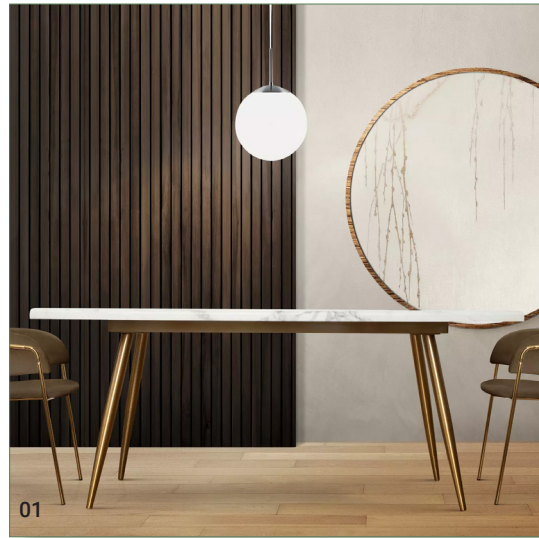

# LIGHT + SOUND

Professional **track lights** for Retail, Restaurant, Café & Bar and Workplace environments.

- 01: Tania Mini Slim Basic
- 02: Tania Mini Basic
- 03: Kappa
- 04: Kappa Rise Double
- 05: Cold 5
- 06: Phoenix Surface Downlight
- 07: Tigrus Tilttable
- 08: Zoom Recessed

## LIGHT + SOUND

Professional **downlights & surface illuminaires** for Retail, Restaurant, Café & Bar and Workplace environments.

- 01: Café 30
- 02: Galactic C
- 03: Crux Pendant
- 04: Halo
- 05: Tony Pendant
- 06: Alba Pendant

## LIGHT + SOUND

Professional **pendants** for Retail, Restaurant, Café & Bar and Workplace environments.

01: Sonos Mount for Track White

02: Sonos Mount for Track Black