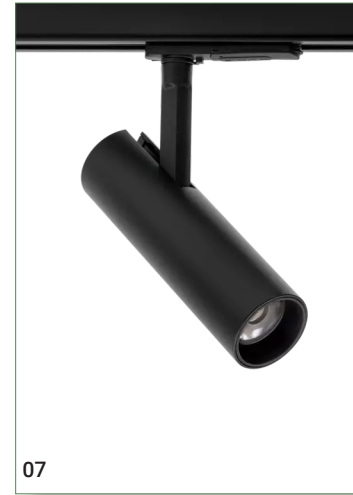

- 01: Silindir 50 Short
- 02: Silindir
- 03: Cone Black
- 04: Rod Midi Black
- 05: Rod Midi White
- 06: Zoom Mini
- 07: Tania Mini Slim
- 08: Zoom Spotlight
- 09: Tania Mini
- 10: Lobus
- 11: Cone White

# LIGHT + SOUND

Professional **track lights** for Retail, Restaurant, Café & Bar and Workplace environments.

- 01: Tania Mini Slim Basic
- 02: Tania Mini Basic
- 03: Kappa
- 04: Kappa Rise Double
- 05: Cold 5
- 06: Phoenix Surface Downlight
- 07: Tigrus Tilttable
- 08: Zoom Recessed

## LIGHT + SOUND

Professional **pendants** for Retail, Restaurant, Café & Bar and Workplace environments.

01: Sonos Mount for Track White

02: Sonos Mount for Track Black