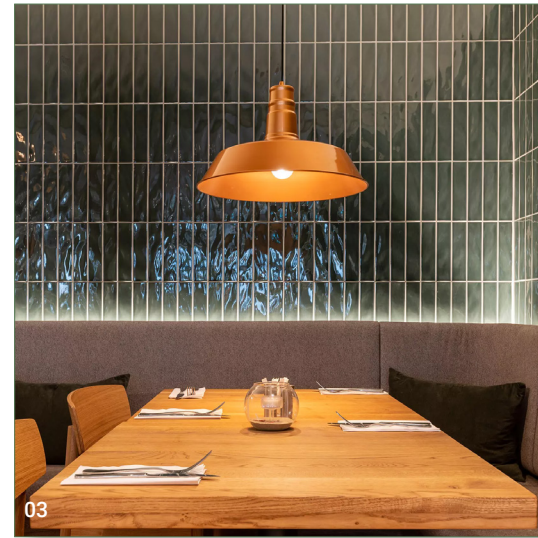

# LIGHT + SOUND

Professional **track lights** for Retail, Restaurant, Café & Bar and Workplace environments.

- 01: Tania Mini Slim Basic
- 02: Tania Mini Basic
- 03: Kappa
- 04: Kappa Rise Double
- 05: Cold 5
- 06: Phoenix Surface Downlight
- 07: Tigrus Tilttable
- 08: Zoom Recessed

## LIGHT + SOUND

Professional **downlights & surface illuminaires** for Retail, Restaurant, Café & Bar and Workplace environments.

- 01: Café 30
- 02: Galactic C
- 03: Crux Pendant
- 04: Halo
- 05: Tony Pendant
- 06: Alba Pendant

## LIGHT + SOUND

Professional **pendants** for Retail, Restaurant, Café & Bar and Workplace environments.

01: Sonos Mount for Track White

02: Sonos Mount for Track Black

## LIGHT + SOUND

Professional **sound systems** for Retail, Restaurant, Café & Bar and Workplace environments.