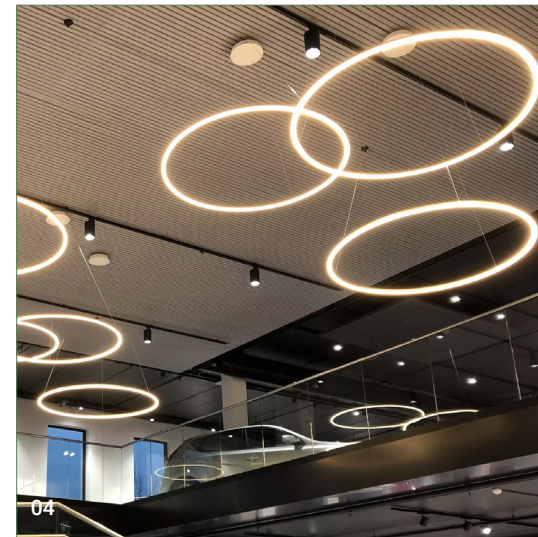

# LIGHT + SOUND

Professional **track lights** for Retail, Restaurant, Café & Bar and Workplace environments.

- 01: Tania Mini Slim Basic
- 02: Tania Mini Basic
- 03: Kappa
- 04: Kappa Rise Double
- 05: Cold 5
- 06: Phoenix Surface Downlight
- 07: Tigrus Tilttable
- 08: Zoom Recessed

## LIGHT + SOUND

Professional **downlights & surface illuminaires** for Retail, Restaurant, Café & Bar and Workplace environments.

- 01: Café 30
- 02: Galactic C
- 03: Crux Pendant
- 04: Halo
- 05: Tony Pendant
- 06: Alba Pendant

## LIGHT + SOUND

Professional **pendants** for Retail, Restaurant, Café & Bar and Workplace environments.

01: Sonos Mount for Track White

02: Sonos Mount for Track Black

## LIGHT + SOUND

Professional **sound systems** for Retail, Restaurant, Café & Bar and Workplace environments.