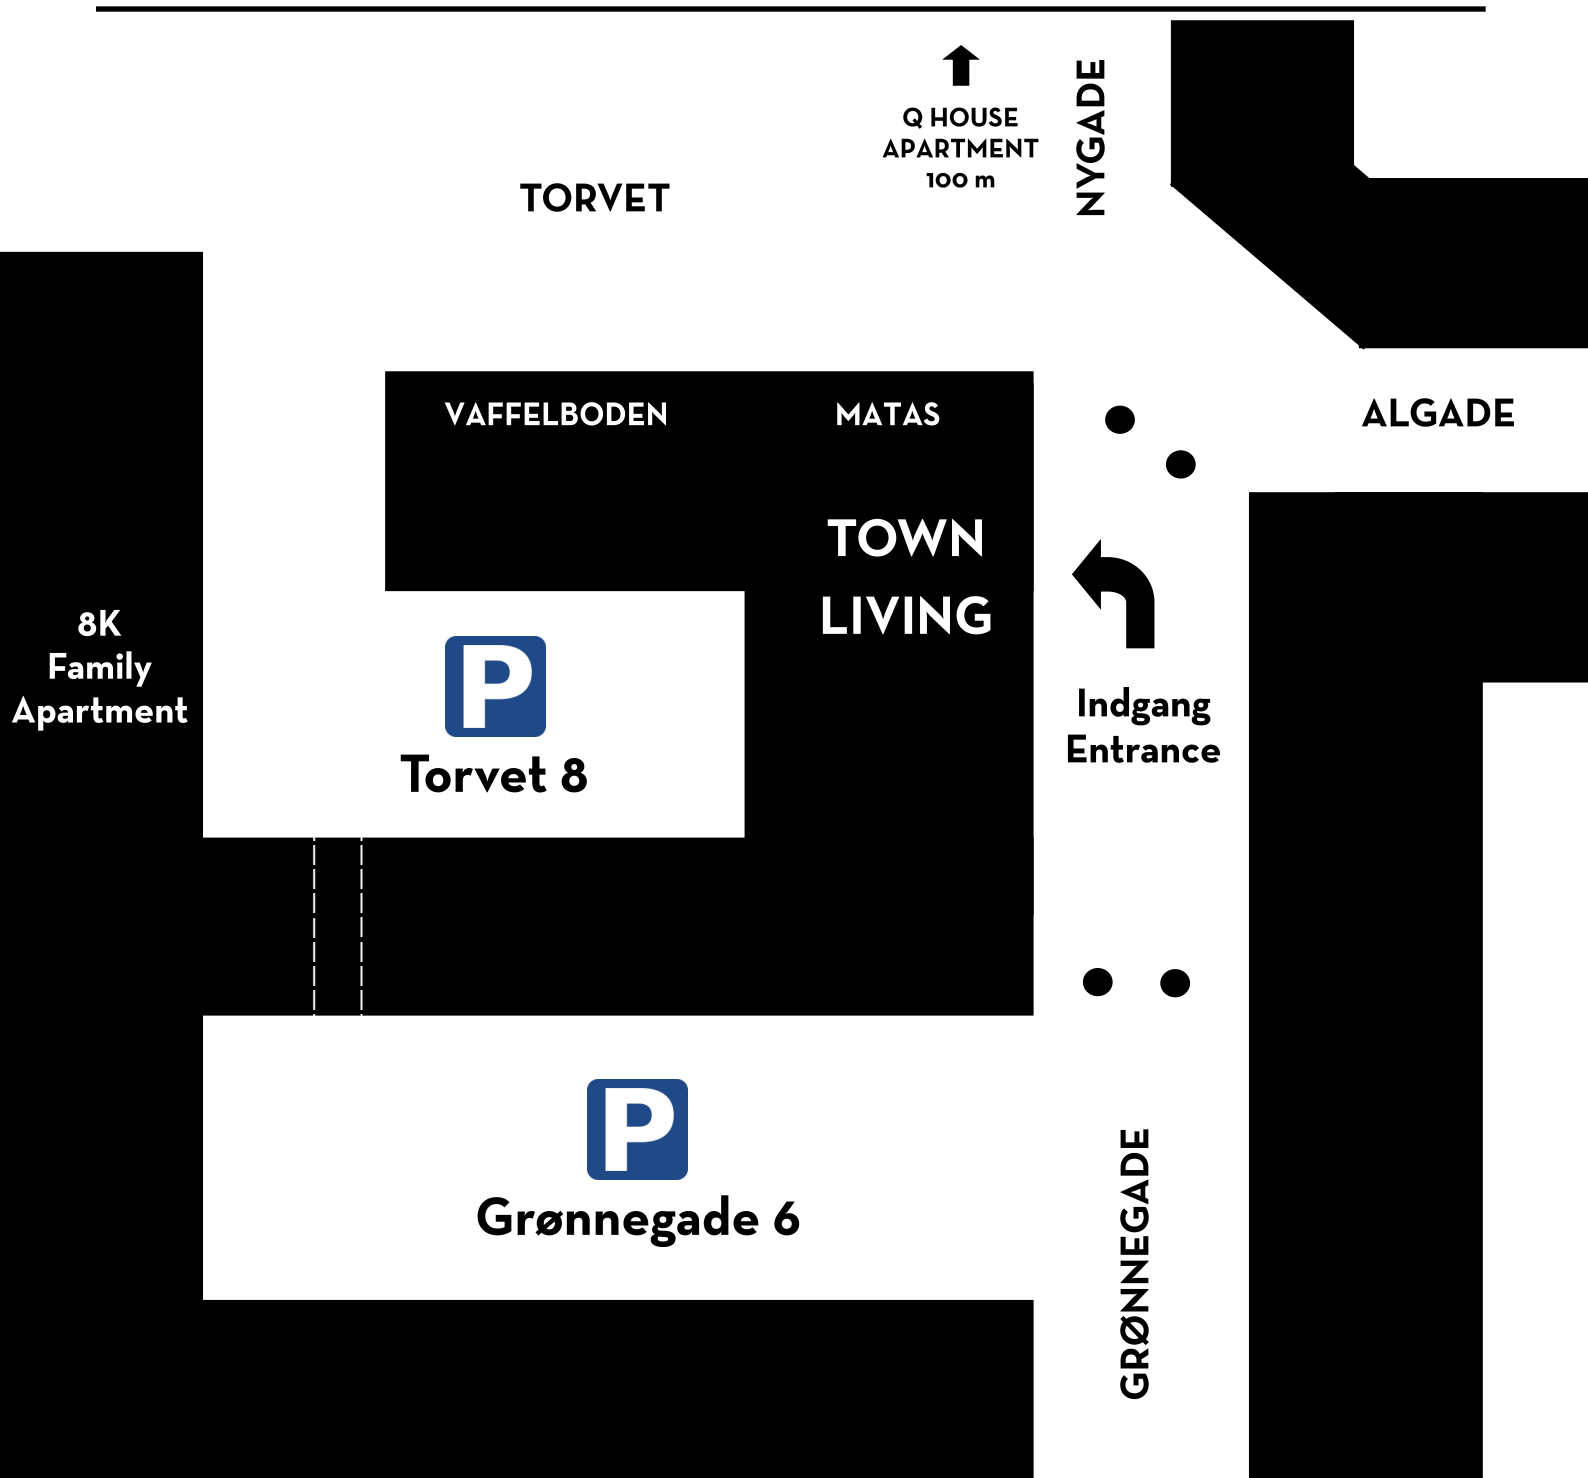

FIND TOWN LIVING

PARKERING

Vores private P-pladser er ved Grønnegade 6 og i baggården ved Torvet 8.

VÆRELSE 1 - 9

Brug hovedindgangen Grønnegade 2.

FAMILY APARTMENT

Er i baggården ved Torvet 8K.

Q HOUSE APARTMENT

Se næste side for instruktioner.

PARKING

Our private Parking is at Grønnegade 6 and in the backyard at Torvet 8.

ROOM 1 - 9

Use the main entrance at Grønnegade 2.

FAMILY APARTMENT

Is in the backyard at Torvet 8K.

Q HOUSE APARTMENT

See next page for instructions.

FIND Q HOUSE APARTMENT

Q House Apartment er beliggende i Bioslippen (100 meter fra Town Living).

Kør efter parkeringspladsen ved Vester-gade 8.

Lejligheden er på højre side af Bioslippen. Der står Q House på lågen.

Q House Apartment is located in Bioslippen (100 meters from Town Living).

Set the GPS for the Parking lot at Vester-gade 8.

The Apartment is at the right side of Bioslippen. It says Q House on the white gate.